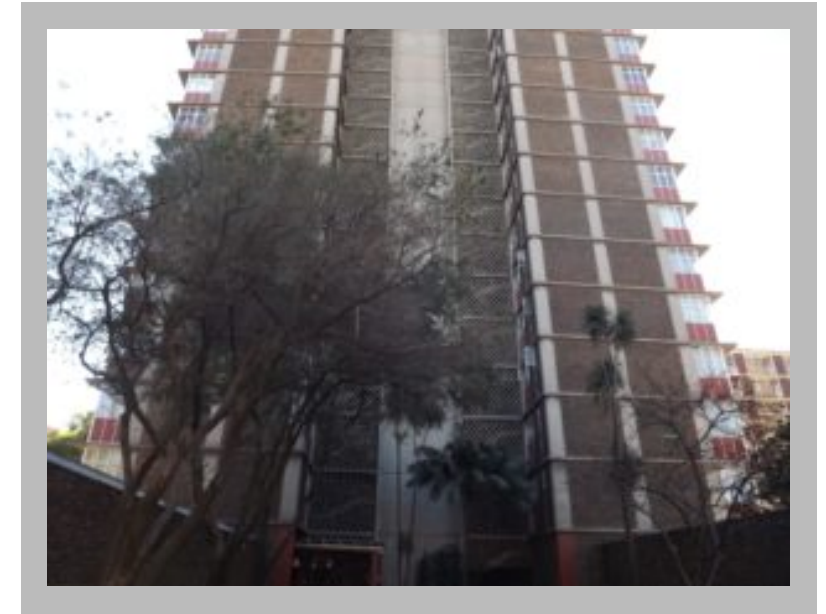

### Details

Listing type : Residential  
 Area : Gauteng - Pretoria  
 Price : R0  
 Address : 328 MINNAAR STREET  
 Bedrooms : 2  
 Bathrooms : 1  
 Lounge/Dining : 1  
 Study : N  
 Carpeted : Yes  
 Garage : N  
 Security : Yes  
 Furnished : No  
 City : Pretoria  
 Suburb : Pretoria  
 Province : Gauteng  
 Rental : 5800.00

### Description

Very spacious 2 bedroom unit in Pretoria Central. The unit has 1 full bathroom with a neat kitchen with lots of built in cupboards and a lounge area. The whole unit is tiled and the bedrooms have built in cupboards. Parking space can be arranged with the caretaker if there is parking available. The building is very centrally situated and is close to Visagie Police Station, The WWI Memorial and Pretoria Primary