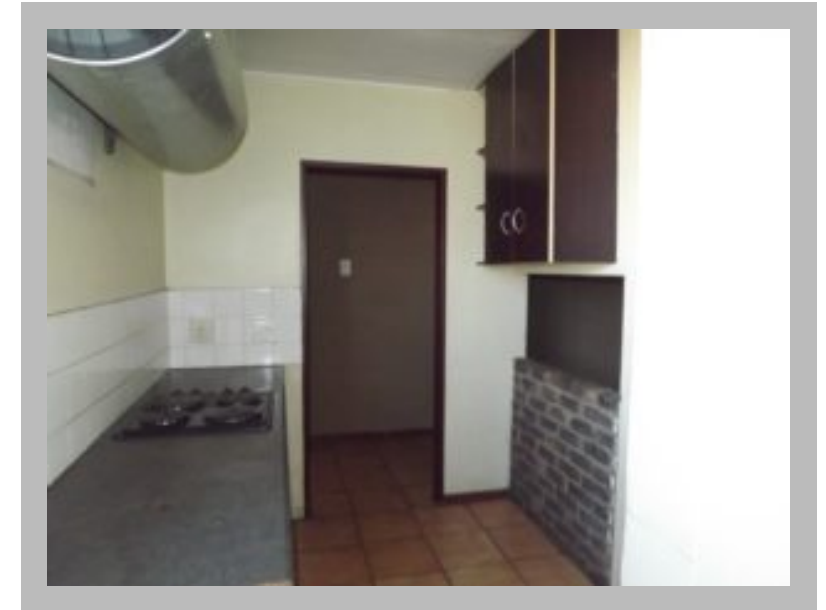

### Details

Listing type : Residential  
 Area : Gauteng - Pretoria  
 Price : R0  
 Address : 328 MINNAAR STREET  
 Bedrooms : 2  
 Bathrooms : 1  
 Lounge/Dining : 1  
 Study : N  
 Carpeted : Yes  
 Garage : N  
 Security : Yes  
 Furnished : No  
 City : Pretoria  
 Suburb : Pretoria  
 Province : Gauteng  
 Rental : 5800.00

### Description

Very spacious 2 bedroom unit in Pretoria Central. The unit has 1 full bathroom with a neat kitchen with lots of built in cupboards and a lounge area. The whole unit is tiled and the bedrooms have built in cupboards. Parking space can be arranged with the caretaker if there is parking available. The building is very centrally situated and is close to Visagie Police Station, The WWI Memorial and Pretoria Primary