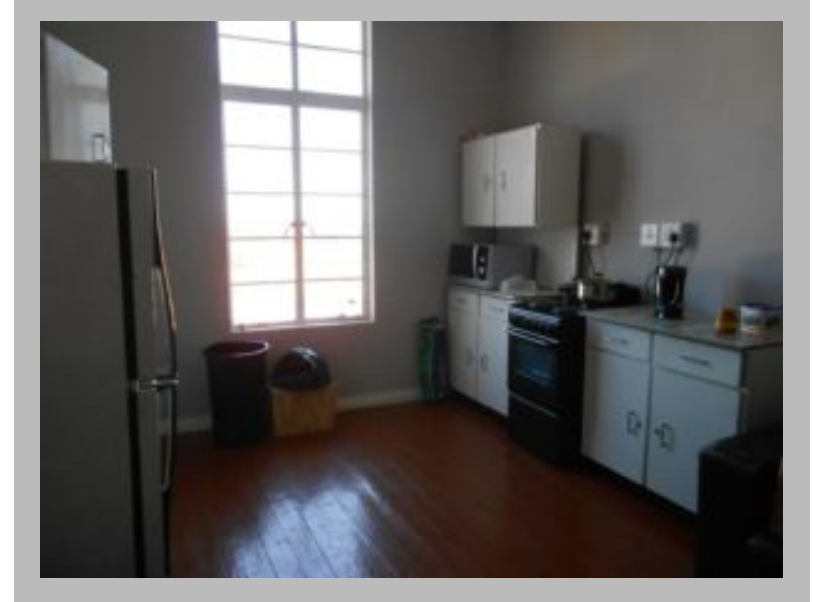

### Details

Listing type : Residential  
Area : Eastern cape - East london  
Price : R0  
Address : 19 PEARCE STREET  
Bedrooms : 1  
Bathrooms : 1  
Study : N  
Separate Toilet : Yes  
Carpeted : Yes  
Garage : N  
Security : Yes  
Furnished : No  
City : East london  
Suburb : Berea  
Province : Eastern cape  
Rental : 2600.00

### Description

Rooms available in Pearce Street Berea. Newly renovated rooms with a bed and wardrobe. Each room is carpeted. Communal kitchen and bathroom. Secure yard parking. Property centrally situated within walking distance to many different amenities such as Ashmel Spar Medicross and Berea Pharmacy. Rooms only suitable for a single person. Rental includes water but excludes electricity. R200 to be paid