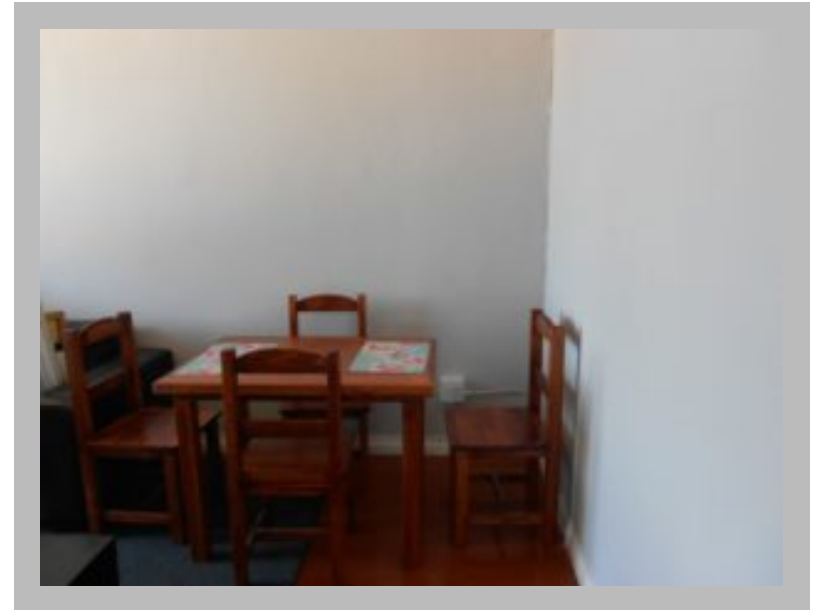

### Details

Listing type : Residential  
Area : Eastern cape - East london  
Price : R0  
Address : 19 PEARCE STREET  
Bedrooms : 1  
Bathrooms : 1  
Study : N  
Separate Toilet : Yes  
Carpeted : Yes  
Garage : N  
Security : Yes  
Furnished : No  
City : East london  
Suburb : Berea  
Province : Eastern cape  
Rental : 2600.00

### Description

Rooms available in Pearce Street Berea. Newly renovated rooms with a bed and wardrobe. Each room is carpeted. Communal kitchen and bathroom. Secure yard parking. Property centrally situated within walking distance to many different amenities such as Ashmel Spar Medicross and Berea Pharmacy. Rooms only suitable for a single person. Rental includes water but excludes electricity. R200 to be paid